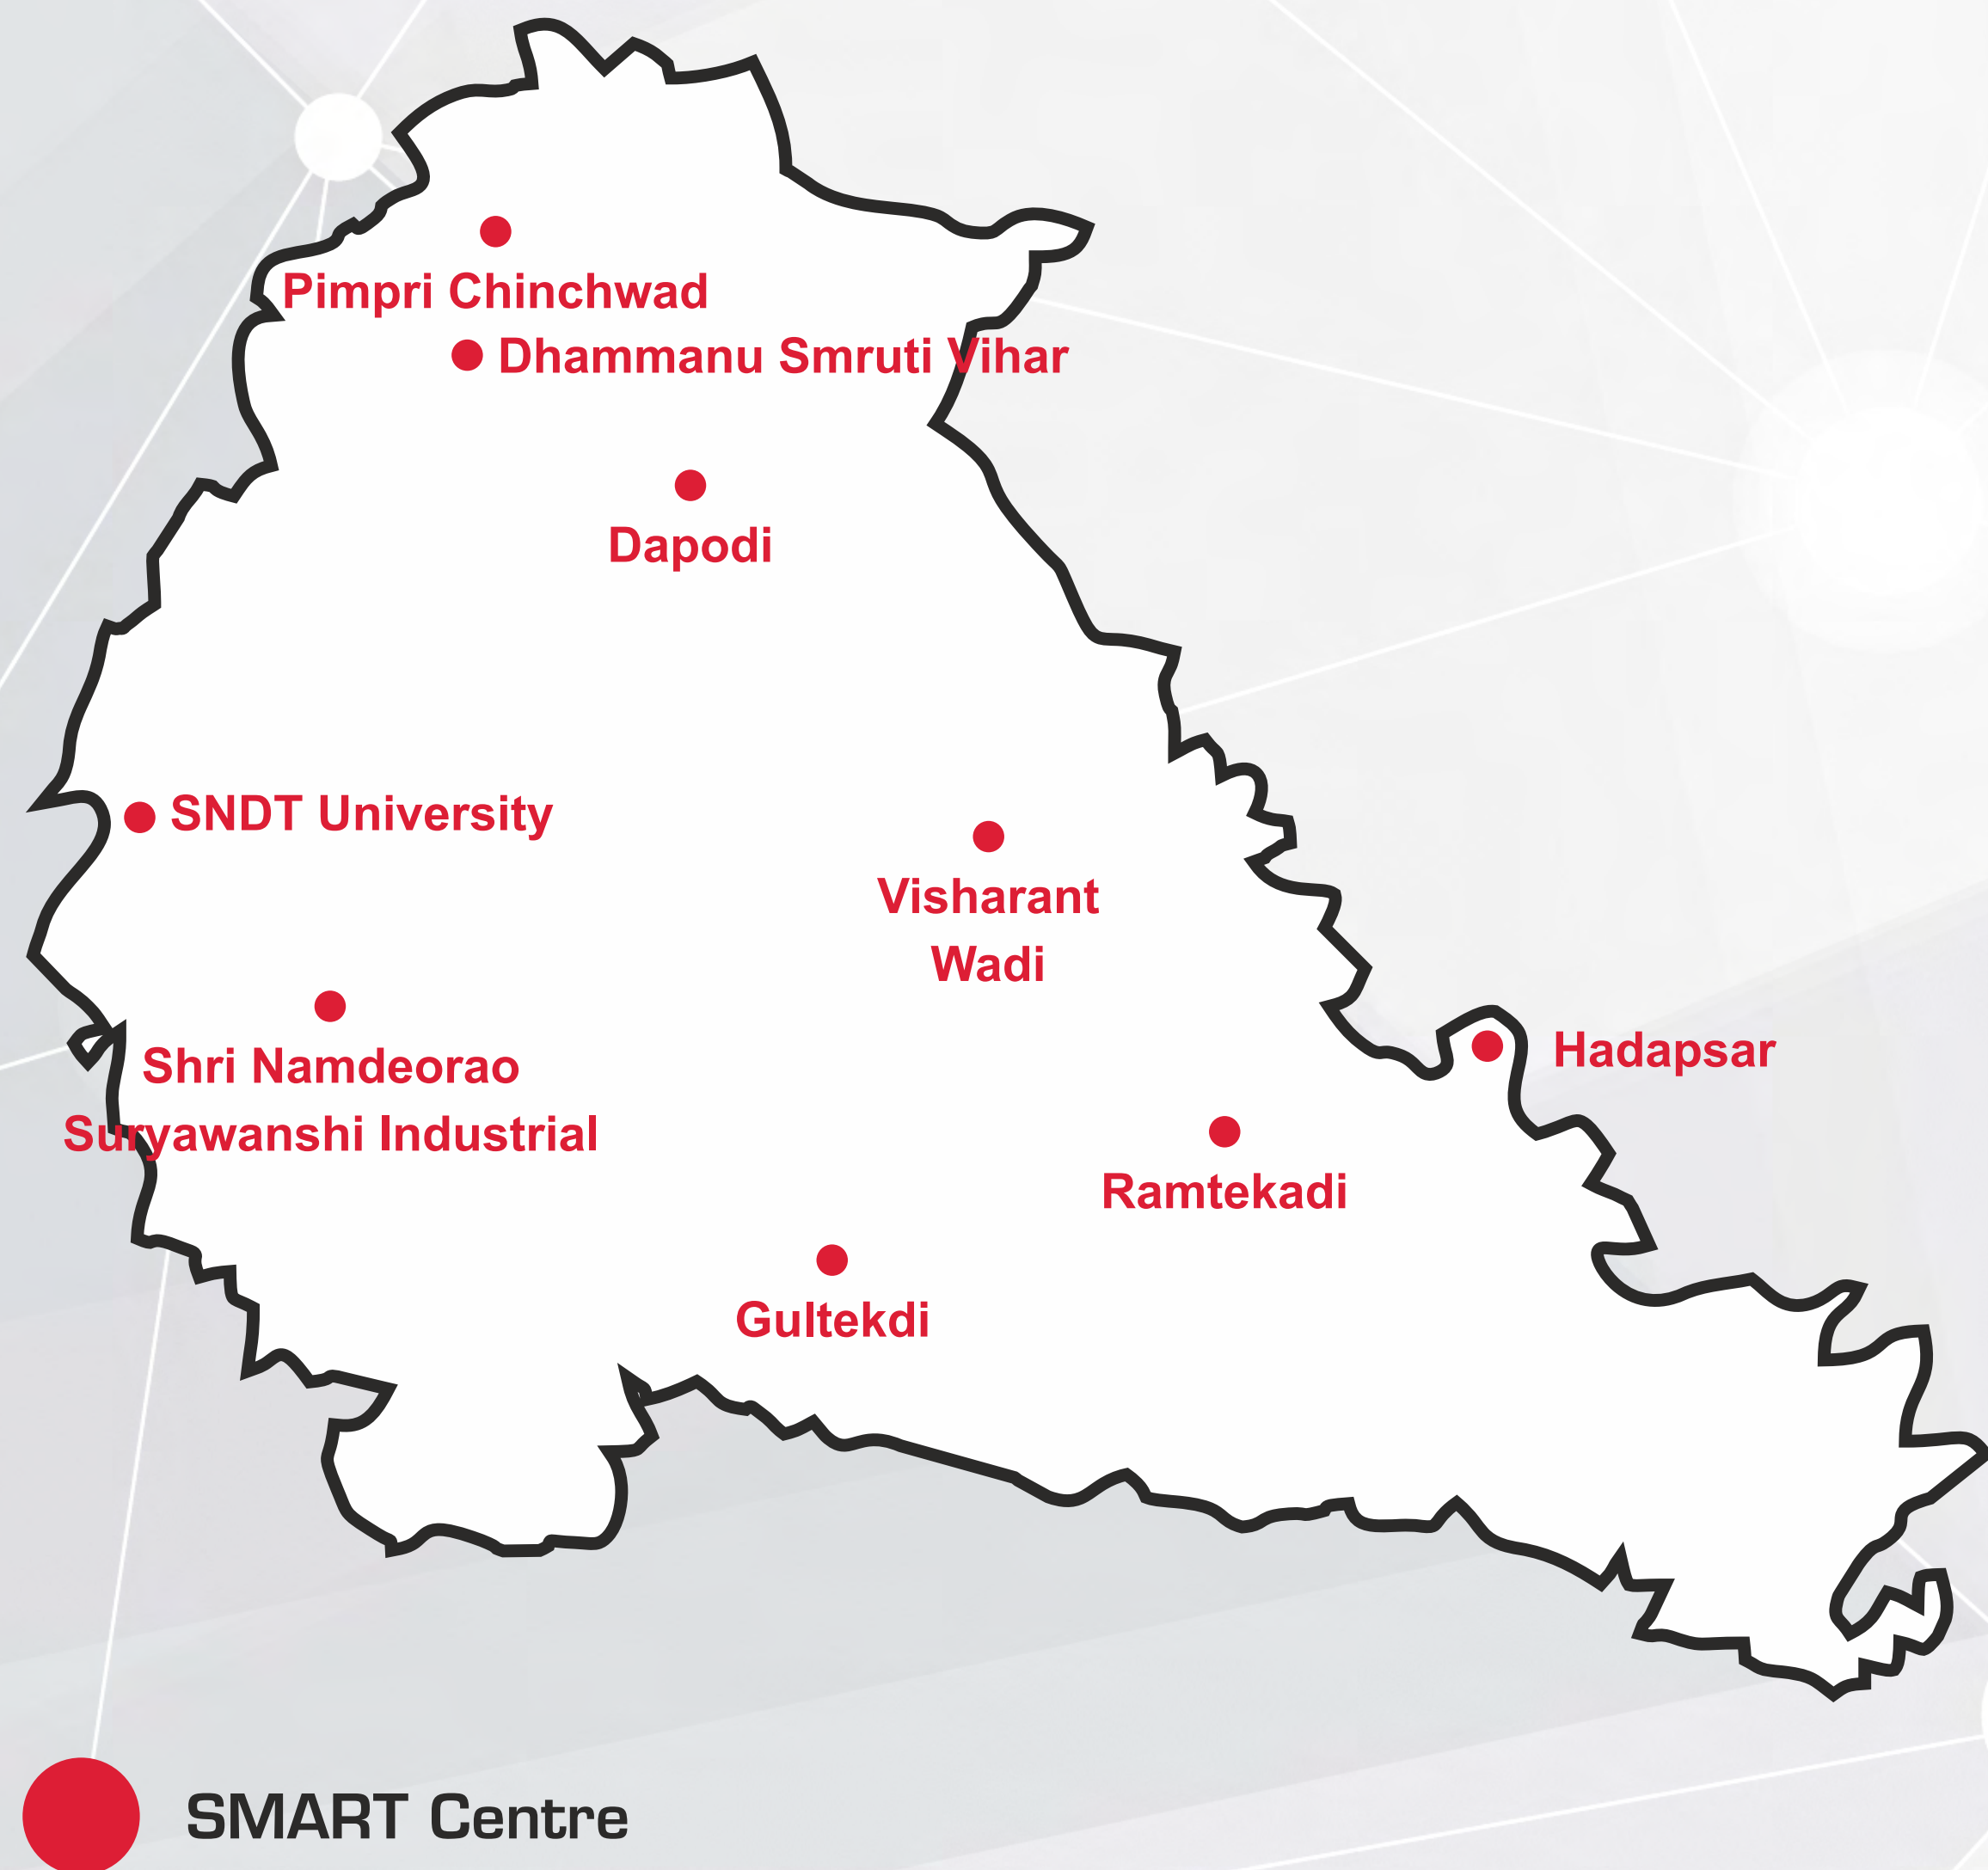

GIFT A CAREER

and make career dreams come true

SMART presence in Pune

Courses offered in SMART Centres

Partner Name	Centre Area	Contact	Course Name
DGS	Gultekdi	8805311538	<ul style="list-style-type: none">• Customer Relationship and Sales• ITES-BPO
DGS	Ramtekadi	9822651166	<ul style="list-style-type: none">• Customer Relationship and Sales
Maratha Shikshan Parishad	ITI PARVATI	9970468927	<ul style="list-style-type: none">• Automotive Service Technician• Electrical Technician
Nirman	Pimpri Chinchwad Municipal Corporation	8446844902	<ul style="list-style-type: none">• Hospitality• ITES-BPO
Nirman	Visharant Wadi	8805228900	<ul style="list-style-type: none">• ITES-BPO
PBMA	Hadapsar	9850049799	<ul style="list-style-type: none">• ITES-BPO
SNDT	SNDT University	8446671054	<ul style="list-style-type: none">• Audit Assistant• GST Account Assistant• Office Administration
TBMSG	Dapodi	7387930054	<ul style="list-style-type: none">• ITES-BPO
TBMSG	Pimpri	9766174843	<ul style="list-style-type: none">• Customer Relationship and Sales